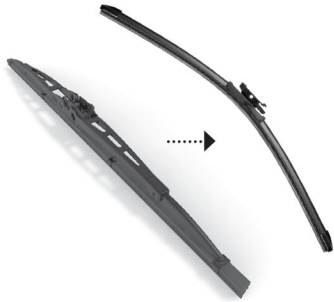

Fitting instructions

Flat Blade Multiconnection

HOOK CONNECTION

H CONNECTION
U-Hook Arm

FLAT BLADE CONNECTIONS

M Clip (Base for A,B,C clip)

A Clip

A1 17 mm

A2

A3 For BMW E60, E61, E63, E64 applications only

A4 19 mm

B Clip

B1 22 mm

B2 16 mm

C Clip

C1